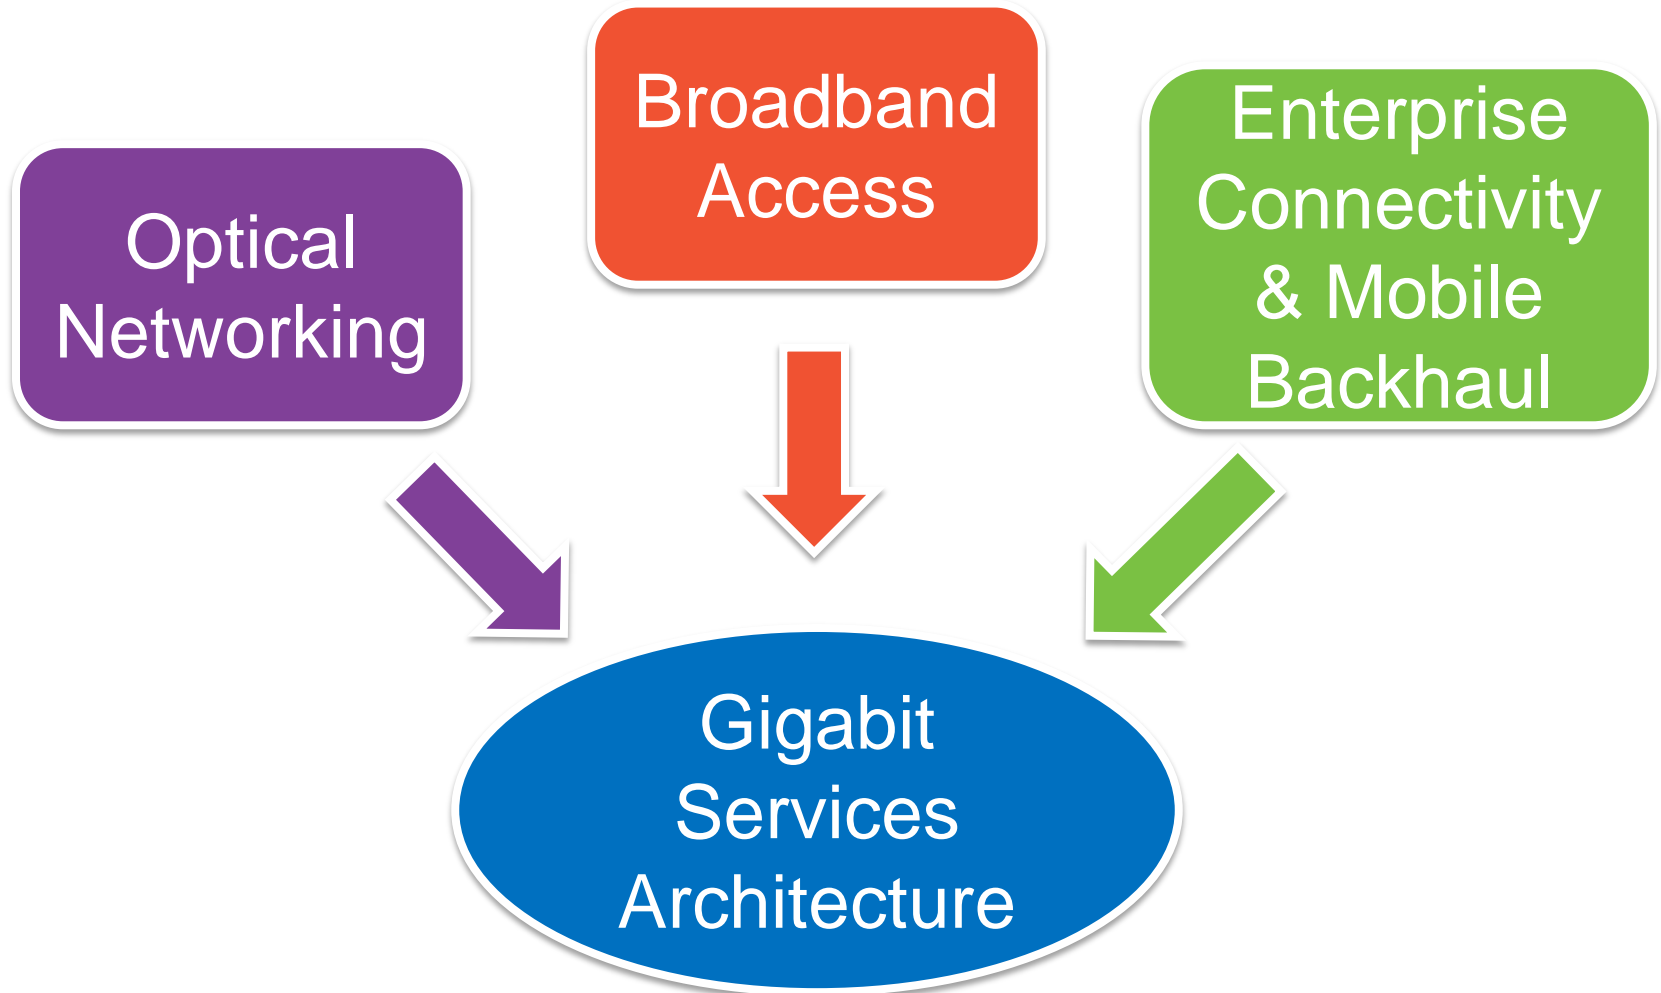

Service Orchestration

Virtual Functions

The Cloud

Metro Transport

Access Nodes

High bandwidth copper or fiber access

Residential Broadband

Macro and Small Cell Backhaul

Enterprise Connectivity

Metro Transport

Nx10G → Nx100G

Broadband Access

GPON, NGPON2, GE/10GE, VDSL2, G.fast, FDV

Cloud Connectivity

Enterprise and small cell gateways, vWLAN

ADTRAN's Core Competencies