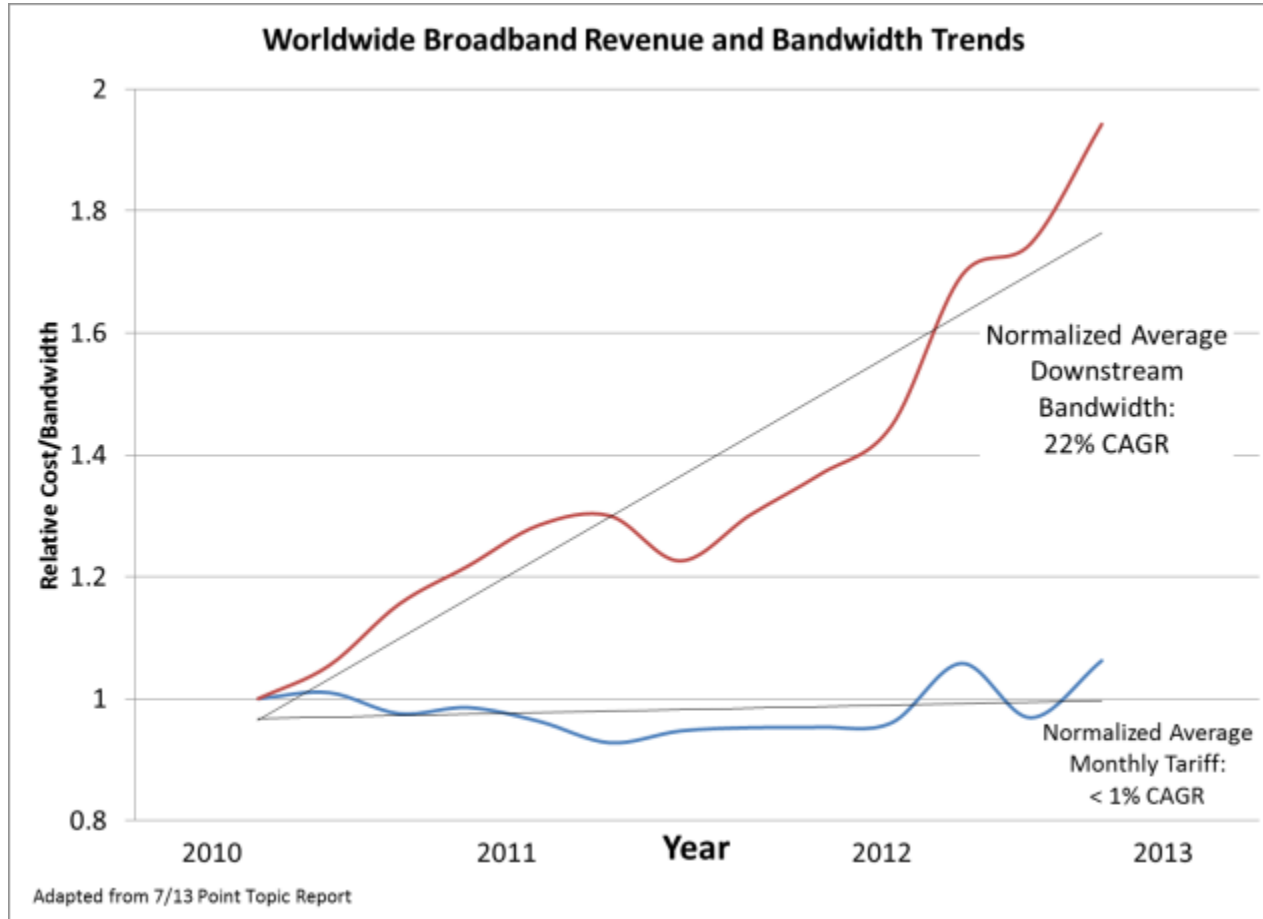

- Revenue is not scaling with Bandwidth growth

- Gigabit service over Phone line
 - Provisionable (a)symmetric rates
- The G.fast standard outlines these rate/reach targets:
 - Gigabit @ $\ll 100\text{m}$ (FTTB)
 - 500Mbps @ 100m
- VDSL2 (17a) with vectoring:
 - 100Mbps @ 550m (FTTN)
 - 150Mbps @ $< 200\text{m}$